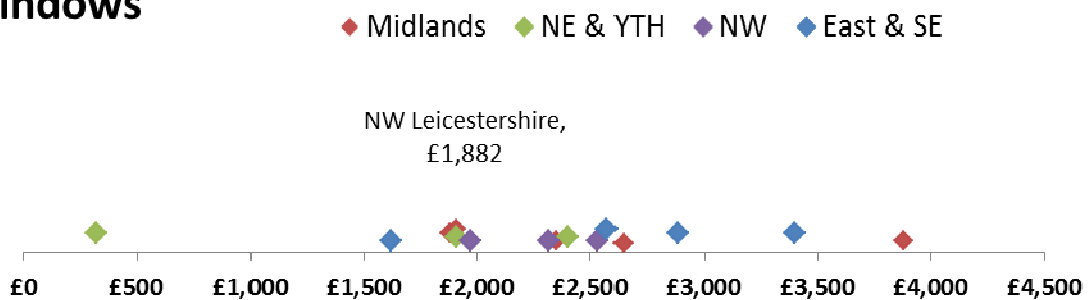

2012-13 DHB Component Costs - North West Leicestershire, Midlands

Rewiring

Roofing

Windows

Please note: The above charts' regional display is in accordance with the HCA Operating Areas distribution. The above information is collated and evaluated from information provided by LAs on annual meeting of the Decent Homes Backlog 2012-13.