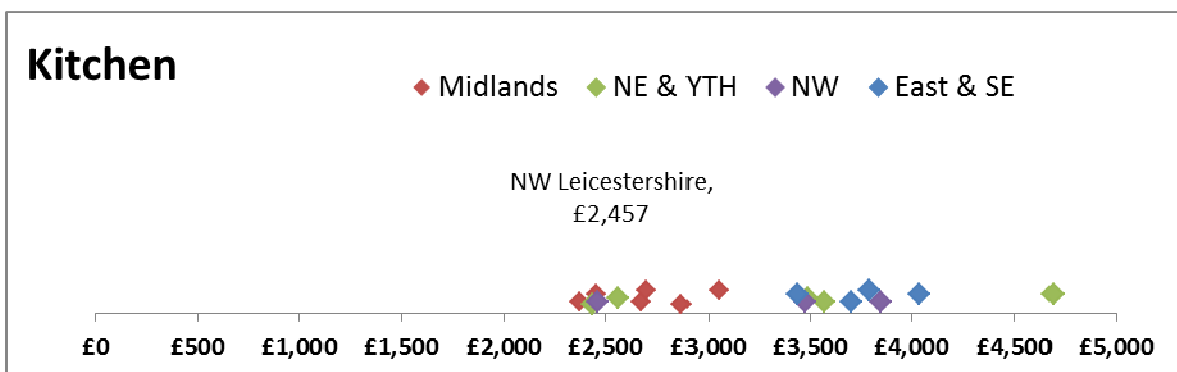

2012-13 DHB Component Costs - North West Leicestershire, Midlands

Rewiring

Roofing

Windows

Please note: The above charts' regional display is in accordance with the HCA Operating Areas distribution. The above information is collated and evaluated from information provided by LAs on annual meeting of the Decent Homes Backlog 2012-13.