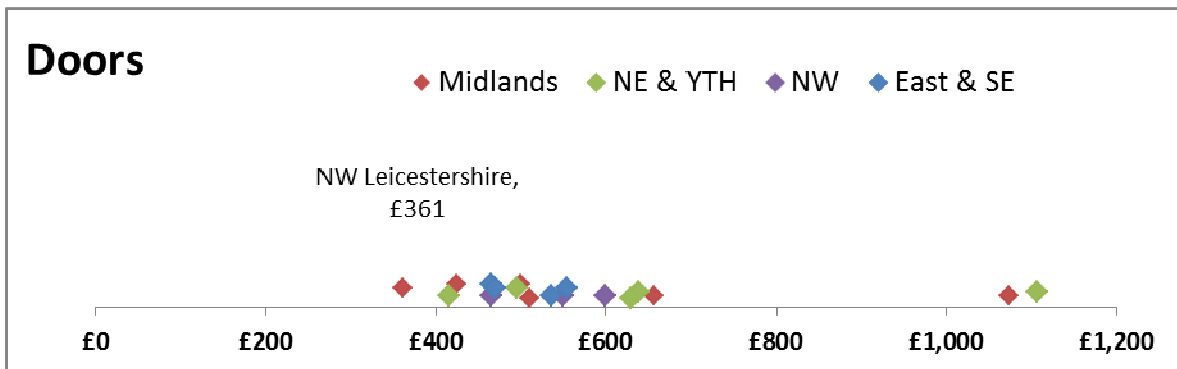

2012-13 DHB Component Costs - North West Leicestershire, Midlands

Rewiring

Roofing

Windows

Please note: The above charts' regional display is in accordance with the HCA Operating Areas distribution. The above information is collated and evaluated from information provided by LAs on annual meeting of the Decent Homes Backlog 2012-13.