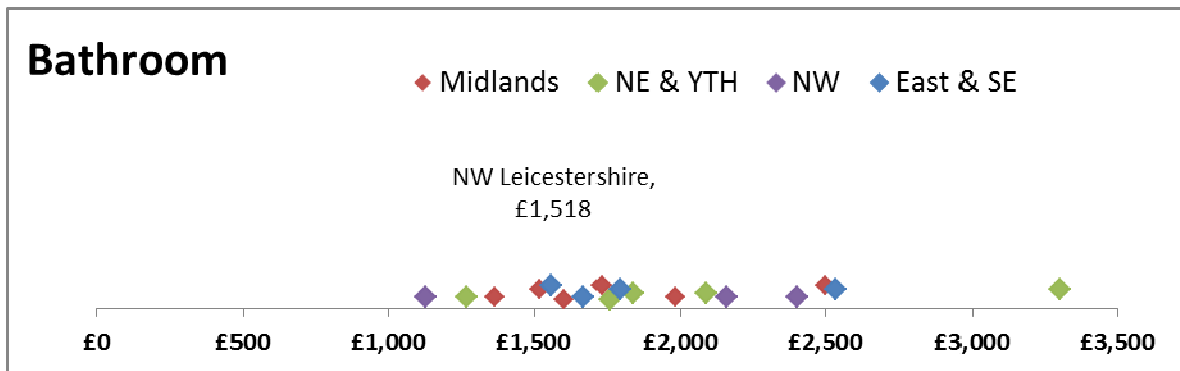

2012-13 DHB Component Costs - North West Leicestershire, Midlands

Rewiring

Roofing

Windows

Please note: The above charts' regional display is in accordance with the HCA Operating Areas distribution. The above information is collated and evaluated from information provided by LAs on annual meeting of the Decent Homes Backlog 2012-13.