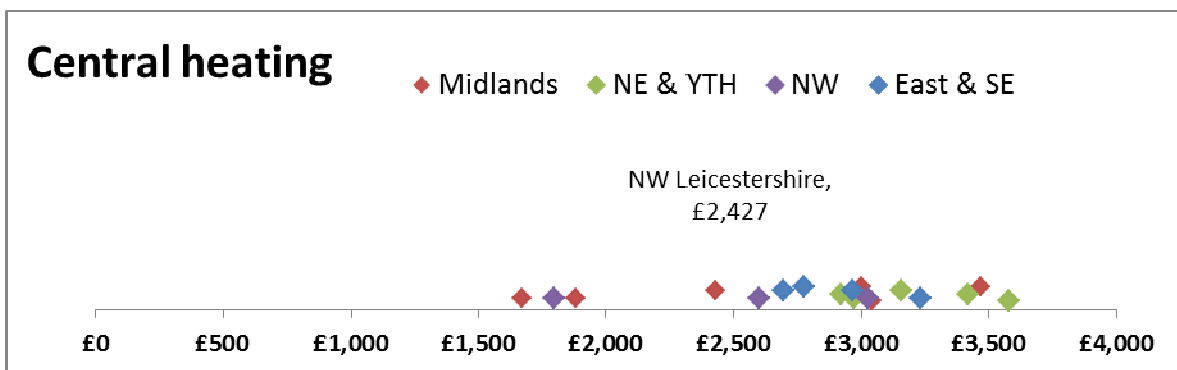

2012-13 DHB Component Costs - North West Leicestershire, Midlands

Rewiring

Roofing

Windows

Please note: The above charts' regional display is in accordance with the HCA Operating Areas distribution. The above information is collated and evaluated from information provided by LAs on annual meeting of the Decent Homes Backlog 2012-13.