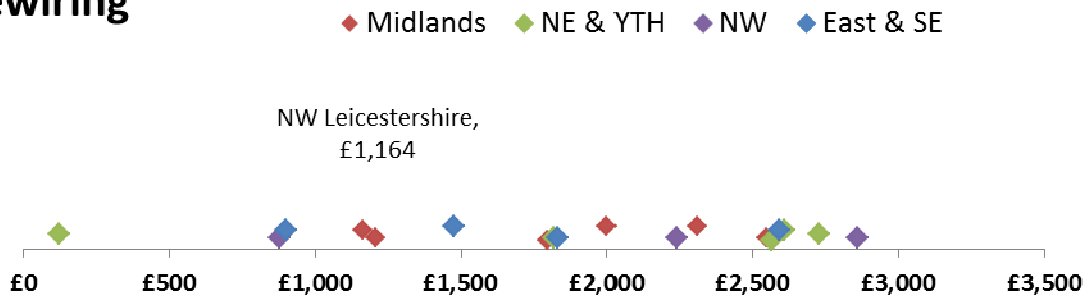

2012-13 DHB Component Costs - North West Leicestershire, Midlands

Rewiring

Roofing

Windows

Please note: The above charts' regional display is in accordance with the HCA Operating Areas distribution. The above information is collated and evaluated from information provided by LAs on annual meeting of the Decent Homes Backlog 2012-13.