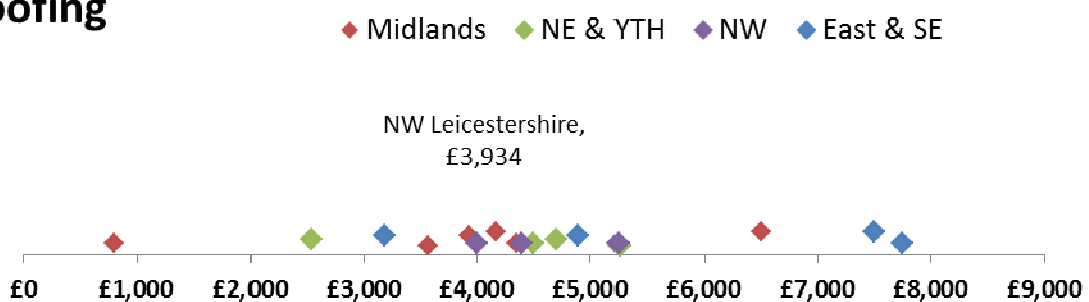

2012-13 DHB Component Costs - North West Leicestershire, Midlands

Rewiring

Roofing

Windows

Please note: The above charts' regional display is in accordance with the HCA Operating Areas distribution. The above information is collated and evaluated from information provided by LAs on annual meeting of the Decent Homes Backlog 2012-13.